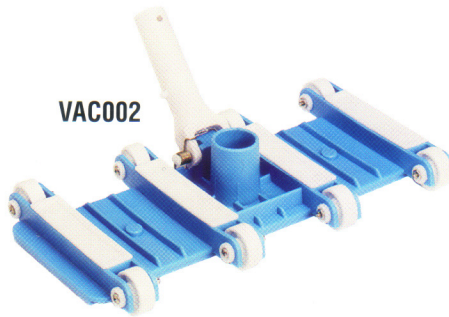

**HAYWARD**  
IMG

CWB002

CWB001

VAC002

SP1069

VAC001

SP1067

VAC003

- ABR005** 5" Deluxe Algae Brush w/Metal Back S/S Bristles
- ABR010** 10" Deluxe Algae Brush w/Metal Back S/S Bristles
- SKM001** Deluxe Hand Skimmer w/Metal Reinforced Frame
- SKM002** Standard Skimmer w/Magnet
- LFR001** Deluxe Leaf Rake w/Metal Reinforced Frame
- LFR002** Professional Leaf Rake w/Aluminum Rod Frame
- CWB001** 18" Standard Curved Wall Brush
- CWB002** 18" Deluxe Curved Wall Brush w/Metal Back
- VAC001** 19" Deluxe Flex Vac w/Polyurethane Wheels (Concrete/Tile)
- VAC002** 14" Standard Flex Vac (Concrete/Tile)
- VAC003** Standard Brush Vacuum (Vinyl/Concrete/Tile)
- SP1069** Glide-Ease SuperVac™ (Concrete/Tile)
- SP1067** Visual Power-Vac™ (Vinyl)
- POL001** 3 Section 5'6"-16' Pole w/External Lock
- POL002** 2 Section 8'-16' Pole w/External Lock
- POL003** 2 Section 8'-16' Pole w/Internal Metal Cam Lock

ProHayward Vacuum Hose is highly flexible and resistant to crushing, kinking, abrasion, harsh chemicals and UV damage. Blue/Black color with swivel cuff

- VH 1530** 1 1/2" x 30' Vacuum Hose
- VH 1535** 1 1/2" x 35' Vacuum Hose
- VH 1540** 1 1/2" x 40' Vacuum Hose
- VH 1550** 1 1/2" x 50' Vacuum Hose