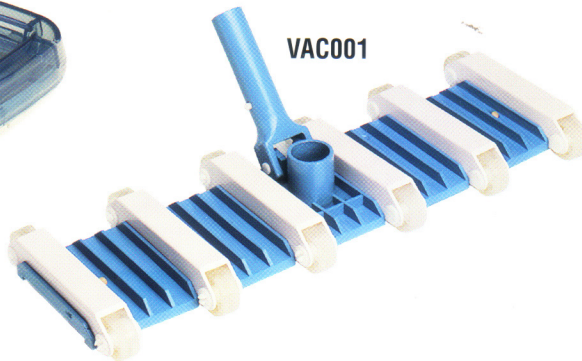

**HAYWARD**  
IMG

CWB002

CWB001

VAC002

SP1069

VAC001

SP1067

VAC003

- ABR005** 5" Deluxe Algae Brush w/Metal Back S/S Bristles
- ABR010** 10" Deluxe Algae Brush w/Metal Back S/S Bristles
- SKM001** Deluxe Hand Skimmer w/Metal Reinforced Frame
- SKM002** Standard Skimmer w/Magnet
- LFR001** Deluxe Leaf Rake w/Metal Reinforced Frame
- LFR002** Professional Leaf Rake w/Aluminum Rod Frame
- CWB001** 18" Standard Curved Wall Brush
- CWB002** 18" Deluxe Curved Wall Brush w/Metal Back
- VAC001** 19" Deluxe Flex Vac w/Polyurethane Wheels (Concrete/Tile)
- VAC002** 14" Standard Flex Vac (Concrete/Tile)
- VAC003** Standard Brush Vacuum (Vinyl/Concrete/Tile)
- SP1069** Glide-Ease SuperVac™ (Concrete/Tile)
- SP1067** Visual Power-Vac™ (Vinyl)
- POL001** 3 Section 5'6"-16' Pole w/External Lock
- POL002** 2 Section 8'-16' Pole w/External Lock
- POL003** 2 Section 8'-16' Pole w/Internal Metal Cam Lock

ProHayward Vacuum Hose is highly flexible and resistant to crushing, kinking, abrasion, harsh chemicals and UV damage. Blue/Black color with swivel cuff

- VH 1530** 1 1/2" x 30' Vacuum Hose
- VH 1535** 1 1/2" x 35' Vacuum Hose
- VH 1540** 1 1/2" x 40' Vacuum Hose
- VH 1550** 1 1/2" x 50' Vacuum Hose